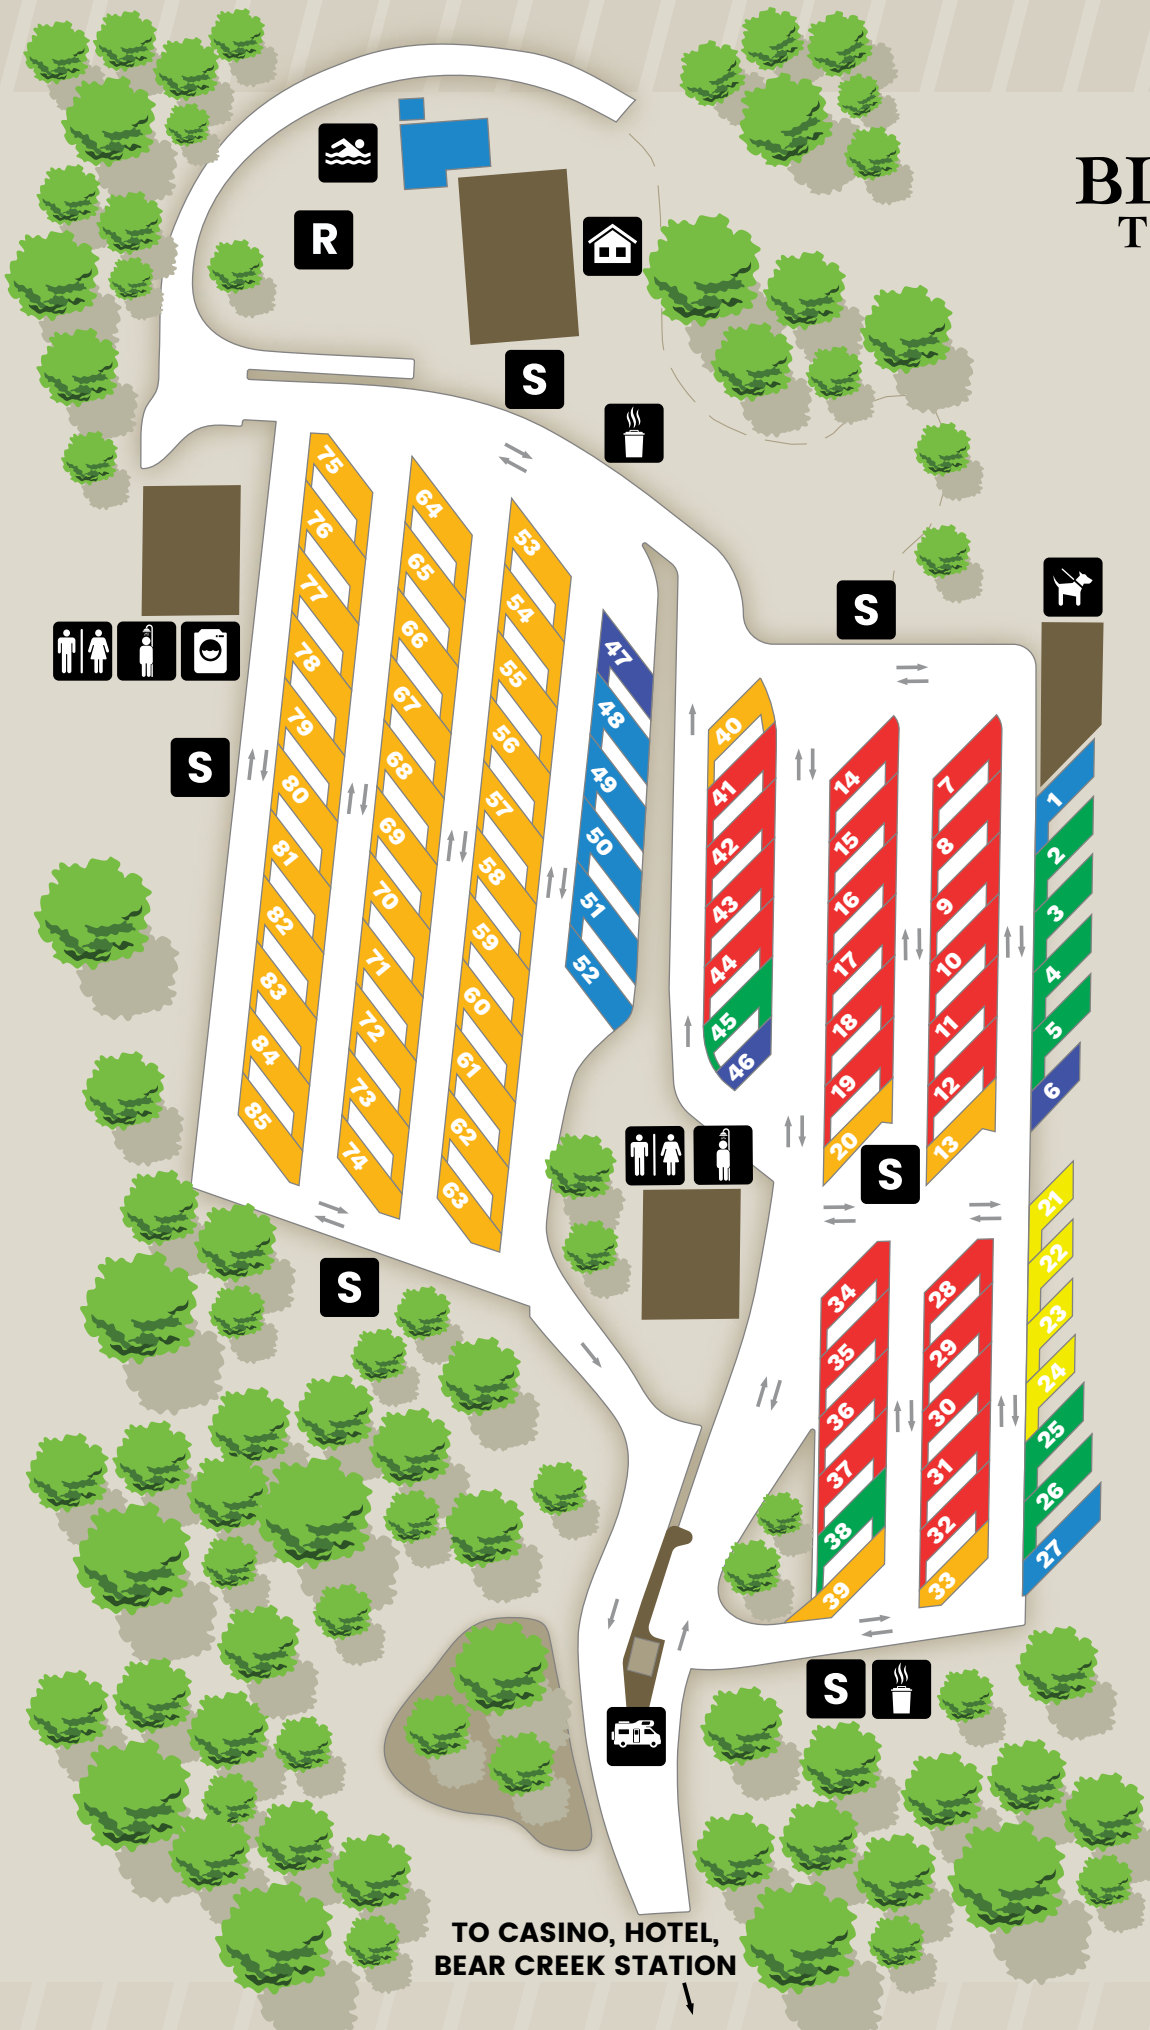

BLACK OAK™ THE RV PARK

ADDRESS
19380 TUOLUMNE RD N
TUOLUMNE, CA 95379

RV PARK OFFICE
209.928.9555

AFTER HOURS / RESERVATIONS
877.747.8777

WEBSITE
BlackOakCasino.com

LEGEND

-  CHECK-IN / EXIT
-  RESTROOMS
-  SHOWERS
-  LAUNDRY
-  CLUBHOUSE
-  RECREATIONAL AREA
-  POOL / SPA
-  SHUTTLE PICK-UP
-  DOG PARK
-  HOT ASH DISPOSAL

SITES

-  40'
BACK-IN DELUXE
-  30' MAX
BACK-IN DELUXE SHORT
-  45' MAX
BACK-IN RIG
-  30' MAX
BACK-IN SHORT
-  45' MAX
PULL-THROUGH RIG
-  45' MAX
PULL-THROUGH DELUXE